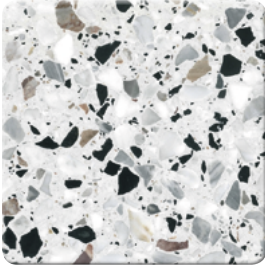

COULEURS / COLORS

Console Horizon small

Small Horizon console

Bianco