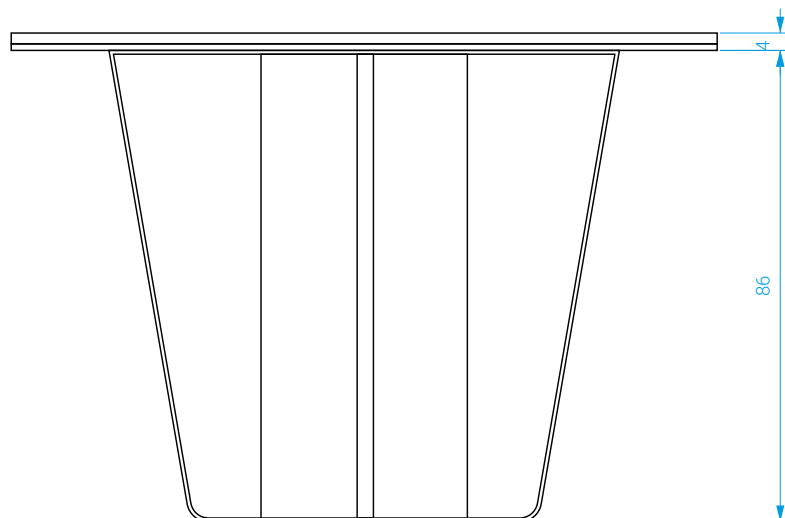

FICHE TECHNIQUE / TECHNICAL SHEET

Console Horizon large

Large Horizon console

red
EDITION

Console Horizon large

Large Horizon console

Plateau en terrazzo Bianco ou Grigio collé sur bois contreplaqué.
Cerclage en laiton brossé. Piètement en acier.

*Bianco or grigio terrazzo tabletop glued on plywood.
Brushed brass frame. Steel base.*

DIMENSIONS

Long.: 130 cm . Prof.: 38 cm . Haut.: 90 cm

DIMENSIONS

Length: 130 cm . Depth: 38 cm . Height: 90 cm

POIDS: 55 kg

WEIGHT: 55 kg

COULEURS / COLORS

Console Horizon large

Large Horizon console

Bianco

Grigio
