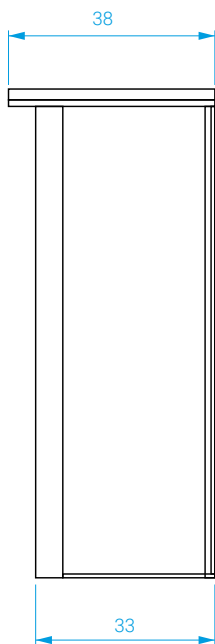

FICHE TECHNIQUE / TECHNICAL SHEET

Console Horizon large

Large Horizon console

red
EDITION

Console Horizon large

Large Horizon console

Plateau en terrazzo Bianco ou Grigio collé sur bois contreplaqué.
Cerclage en laiton brossé. Piètement en acier.

*Bianco or grigio terrazzo tabletop glued on plywood.
Brushed brass frame. Steel base.*

DIMENSIONS

Long.: 130 cm . Prof.: 38 cm . Haut.: 90 cm

DIMENSIONS

Length: 130 cm . Depth: 38 cm . Height: 90 cm

POIDS: 55 kg

WEIGHT: 55 kg

COULEURS / COLORS

Console Horizon large

Large Horizon console

Bianco

Grigio
