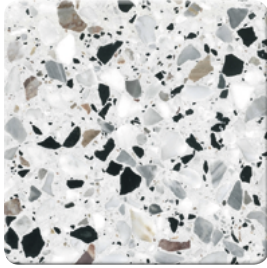

COULEURS / COLORS

Console Horizon large

Large Horizon console

Bianco